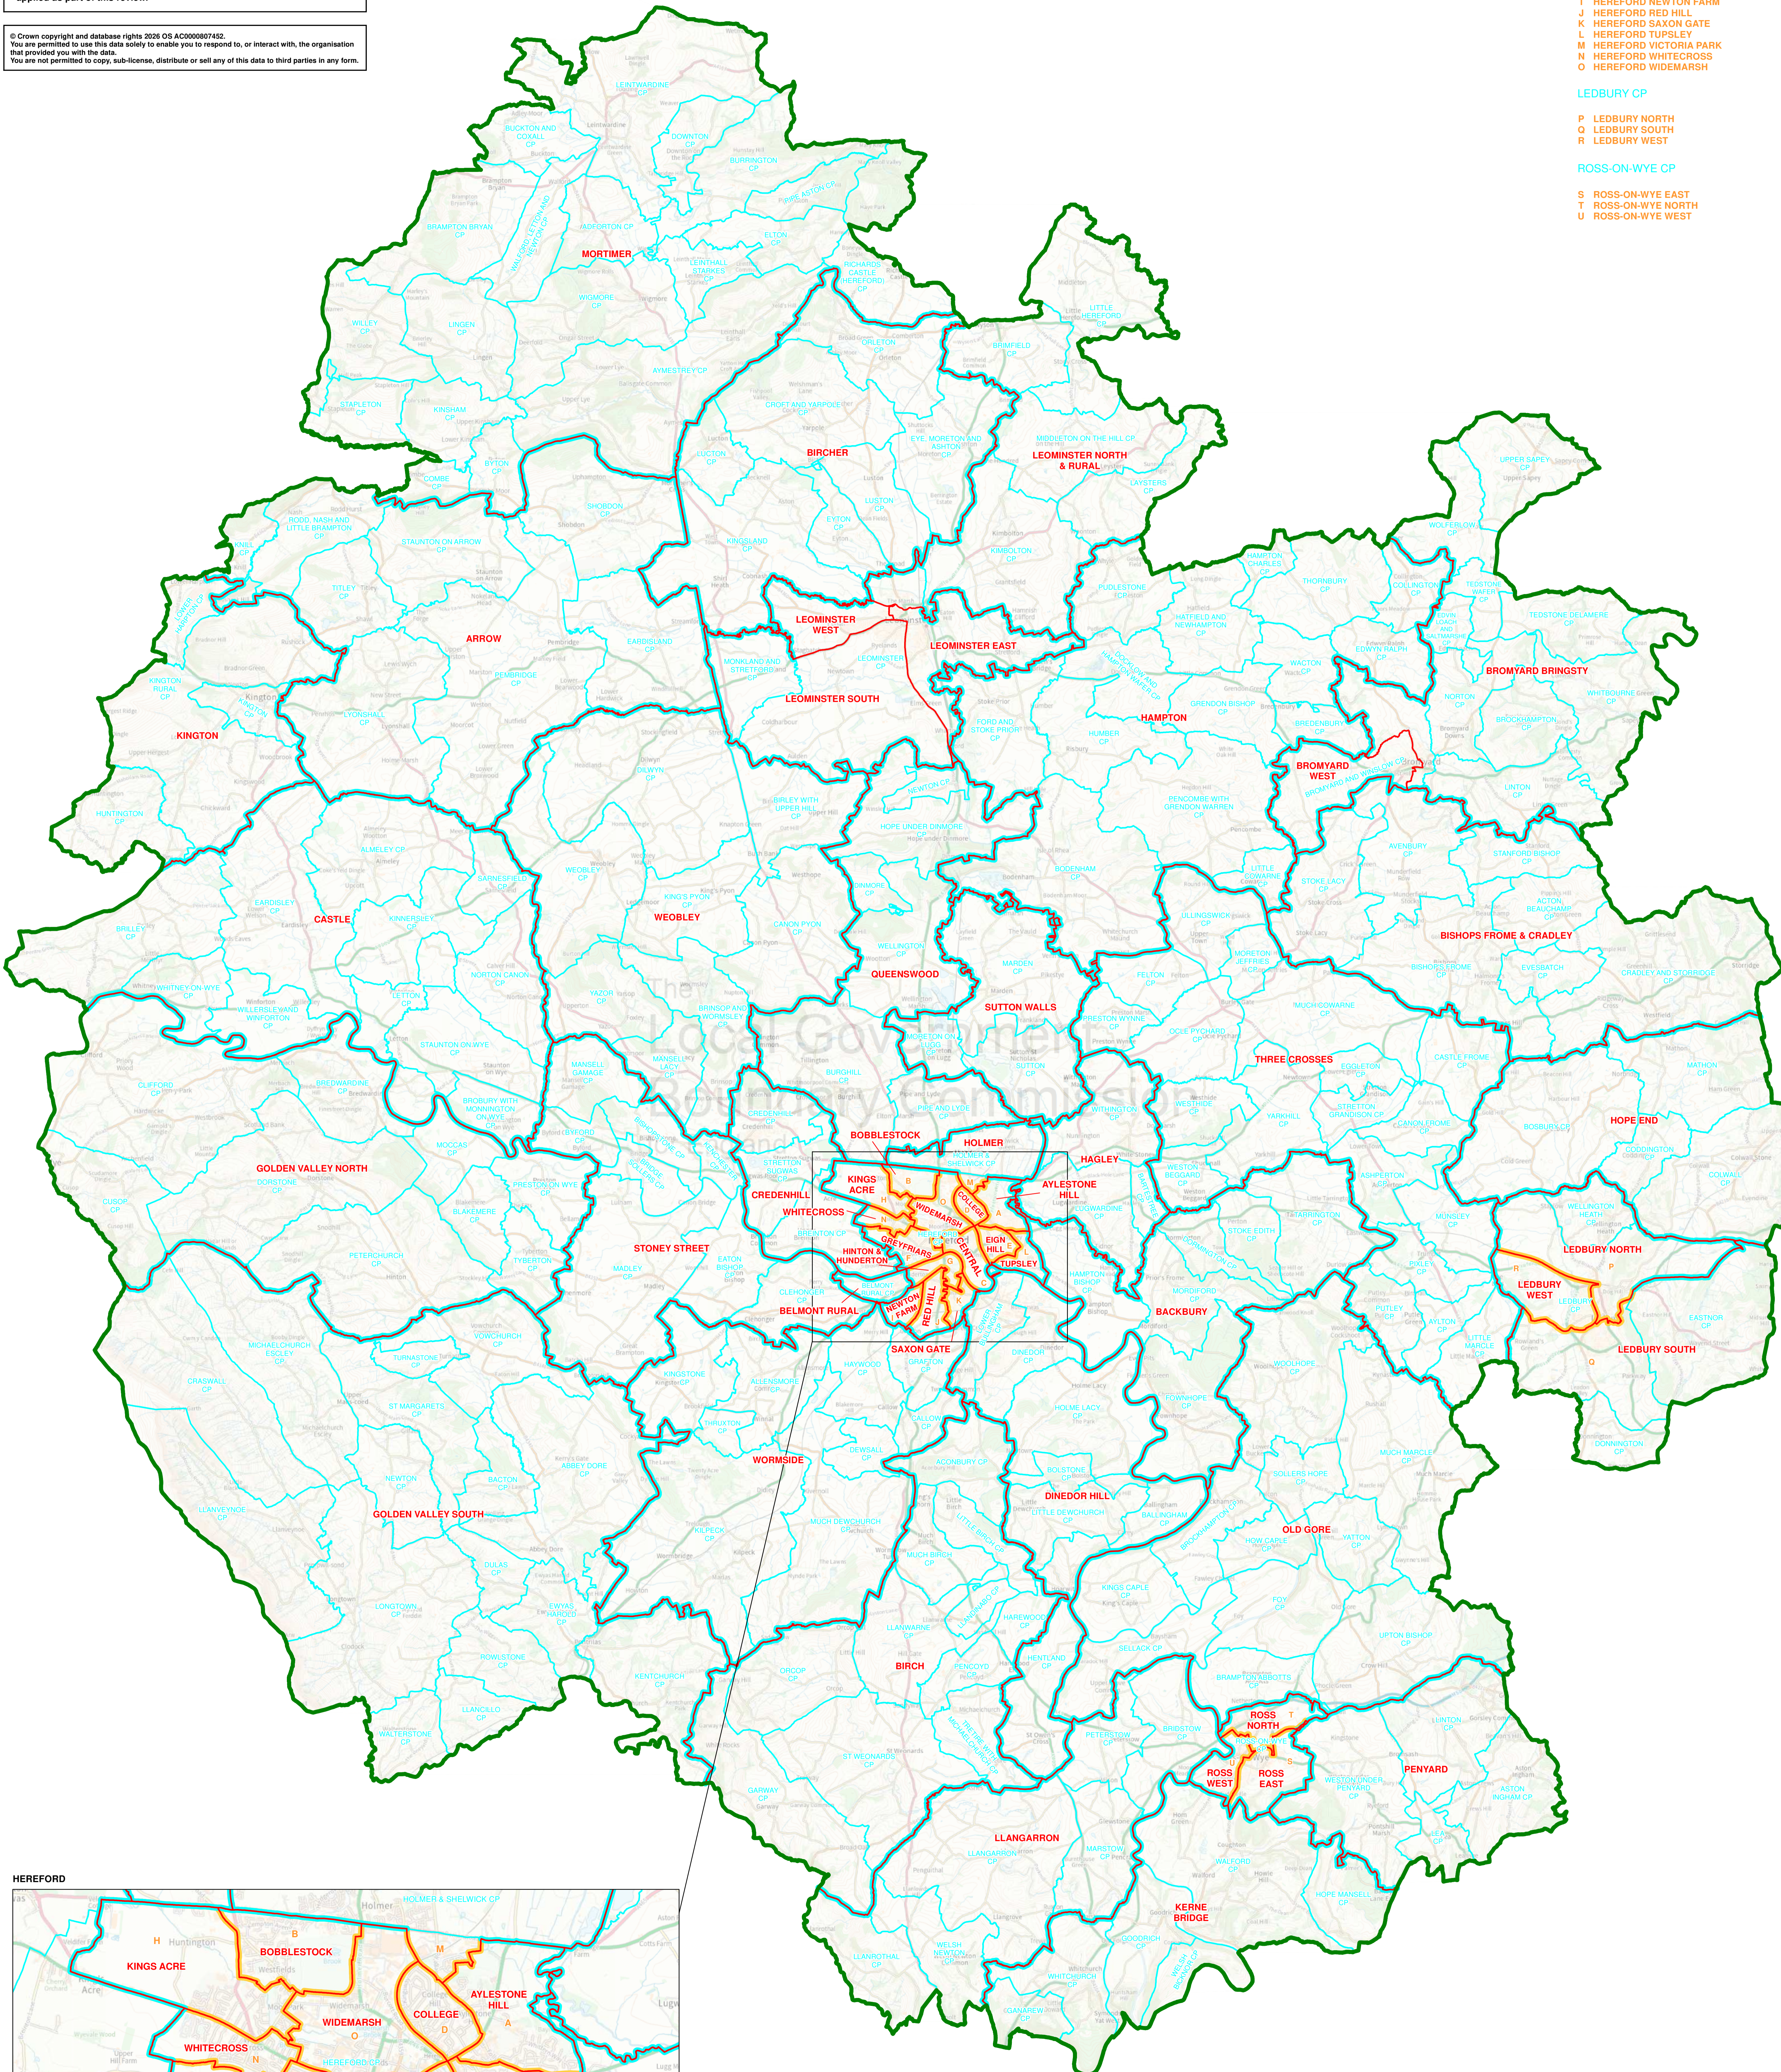

THE LOCAL GOVERNMENT BOUNDARY COMMISSION FOR ENGLAND
ELECTORAL REVIEW OF HEREFORDSHIRE COUNCIL

Draft recommendations for ward boundaries in Herefordshire Council April 2026
Sheet 1 of 1

KEY TO PARISH WARDS

- HEREFORD CP
- A HEREFORD AYLESTONE HILL
- B HEREFORD BOBBLESTOCK
- C HEREFORD CENTRAL
- D HEREFORD COLLEGE
- E HEREFORD EIGN HILL
- F HEREFORD GREYFRIARS
- G HEREFORD HINTON AND HUNDERTON
- H HEREFORD KINGS ACRE
- I HEREFORD NEWTON FARM
- J HEREFORD RED HILL
- K HEREFORD SAXON GATE
- L HEREFORD TUPSLEY
- M HEREFORD VICTORIA PARK
- N HEREFORD WHITECROSS
- O HEREFORD WIDEMARSH
- LEDBURY CP
- P LEDBURY NORTH
- Q LEDBURY SOUTH
- R LEDBURY WEST
- ROSS-ON-WYE CP
- S ROSS-ON-WYE EAST
- T ROSS-ON-WYE NORTH
- U ROSS-ON-WYE WEST

KEY	
	COUNCIL BOUNDARY
	PROPOSED WARD BOUNDARY
	PARISH BOUNDARY
	PROPOSED WARD BOUNDARY COINCIDENT WITH PARISH BOUNDARY
	PROPOSED WARD BOUNDARY COINCIDENT WITH PROPOSED PARISH WARD BOUNDARY
	PENYARD
	LEA CP
	PARISH NAME