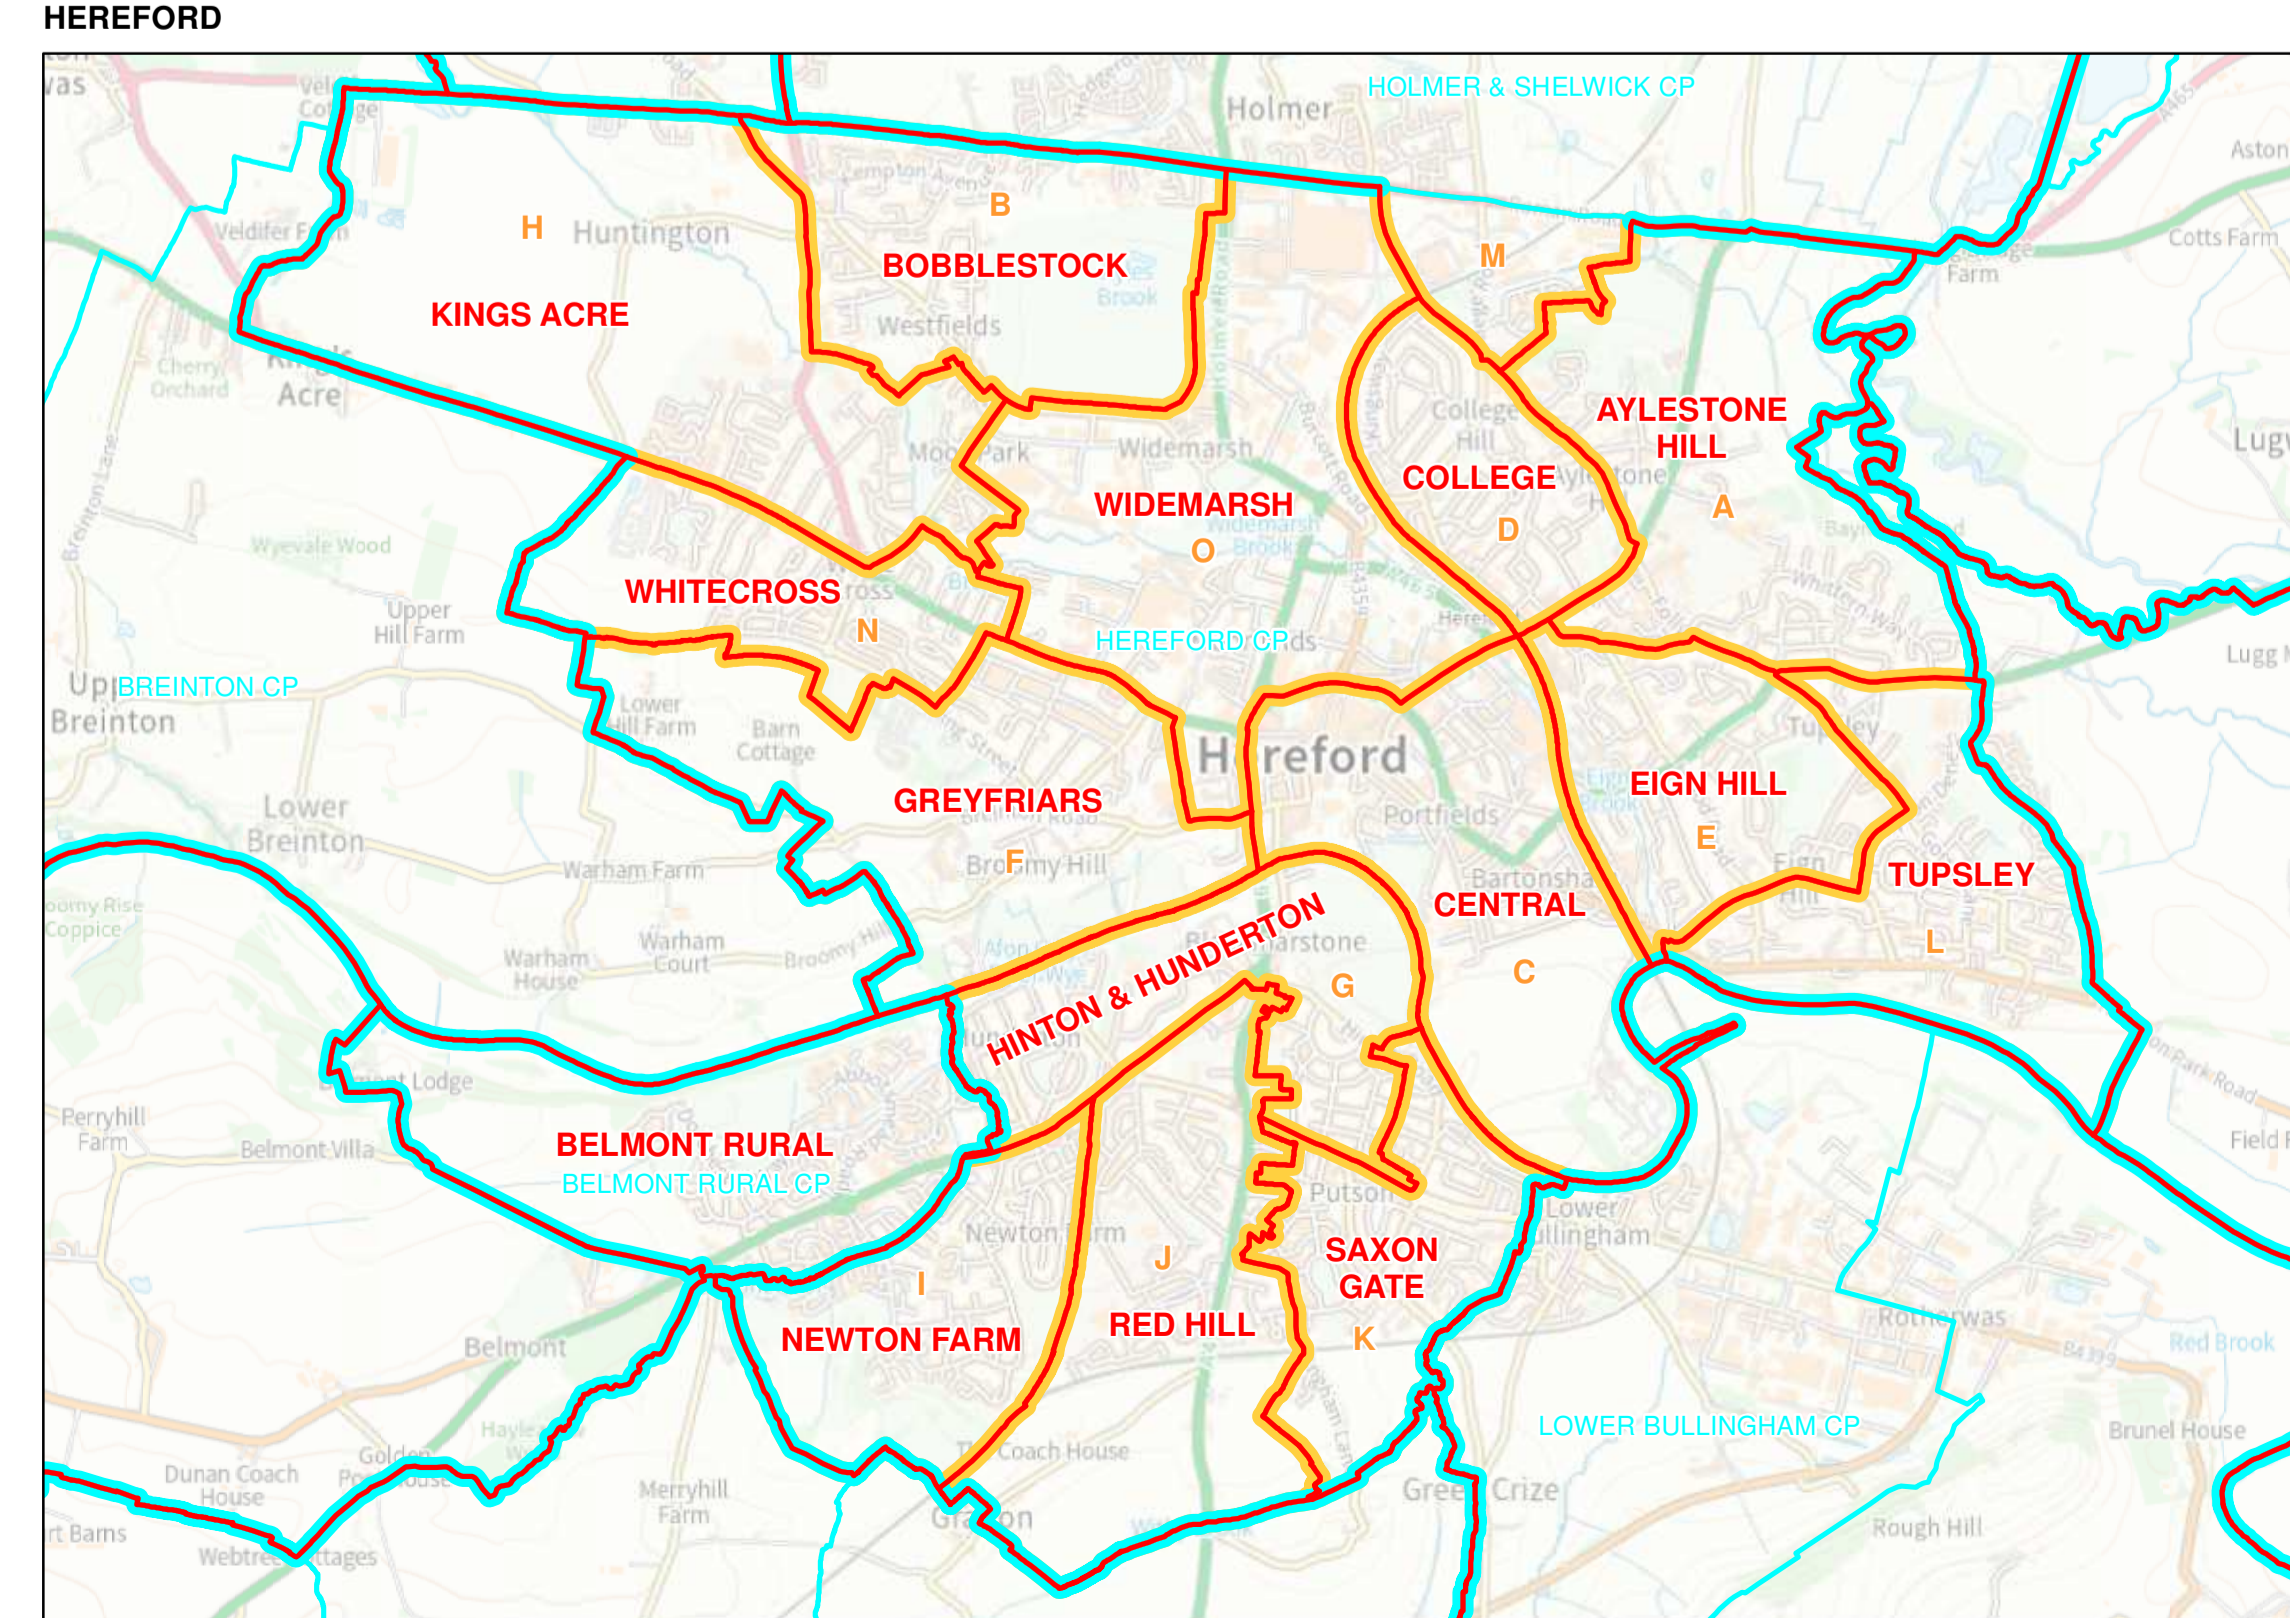

THE LOCAL GOVERNMENT BOUNDARY COMMISSION FOR ENGLAND
ELECTORAL REVIEW OF HEREFORDSHIRE COUNCIL

Draft recommendations for ward boundaries in Herefordshire Council April 2026
Sheet 1 of 1

KEY TO PARISH WARDS

- HEREFORD CP
- A HEREFORD AYLESTONE HILL
- B HEREFORD BOBBLESTOCK
- C HEREFORD CENTRAL
- D HEREFORD COLLEGE
- E HEREFORD EIGN HILL
- F HEREFORD GREYFRIARS
- G HEREFORD HINTON AND HUNDERTON
- H HEREFORD KINGS ACRE
- I HEREFORD NEWTON FARM
- J HEREFORD RED HILL
- K HEREFORD SAXON GATE
- L HEREFORD TUPSLEY
- M HEREFORD VICTORIA PARK
- N HEREFORD WHITECROSS
- O HEREFORD WIDEMARSH
- LEDBURY CP
- P LEDBURY NORTH
- Q LEDBURY SOUTH
- R LEDBURY WEST
- ROSS-ON-WYE CP
- S ROSS-ON-WYE EAST
- T ROSS-ON-WYE NORTH
- U ROSS-ON-WYE WEST

KEY	
	COUNCIL BOUNDARY
	PROPOSED WARD BOUNDARY
	PARISH BOUNDARY
	PROPOSED WARD BOUNDARY COINCIDENT WITH PARISH BOUNDARY
	PROPOSED WARD BOUNDARY COINCIDENT WITH PROPOSED PARISH WARD BOUNDARY
	PENYARD
	LEA CP
	PARISH NAME