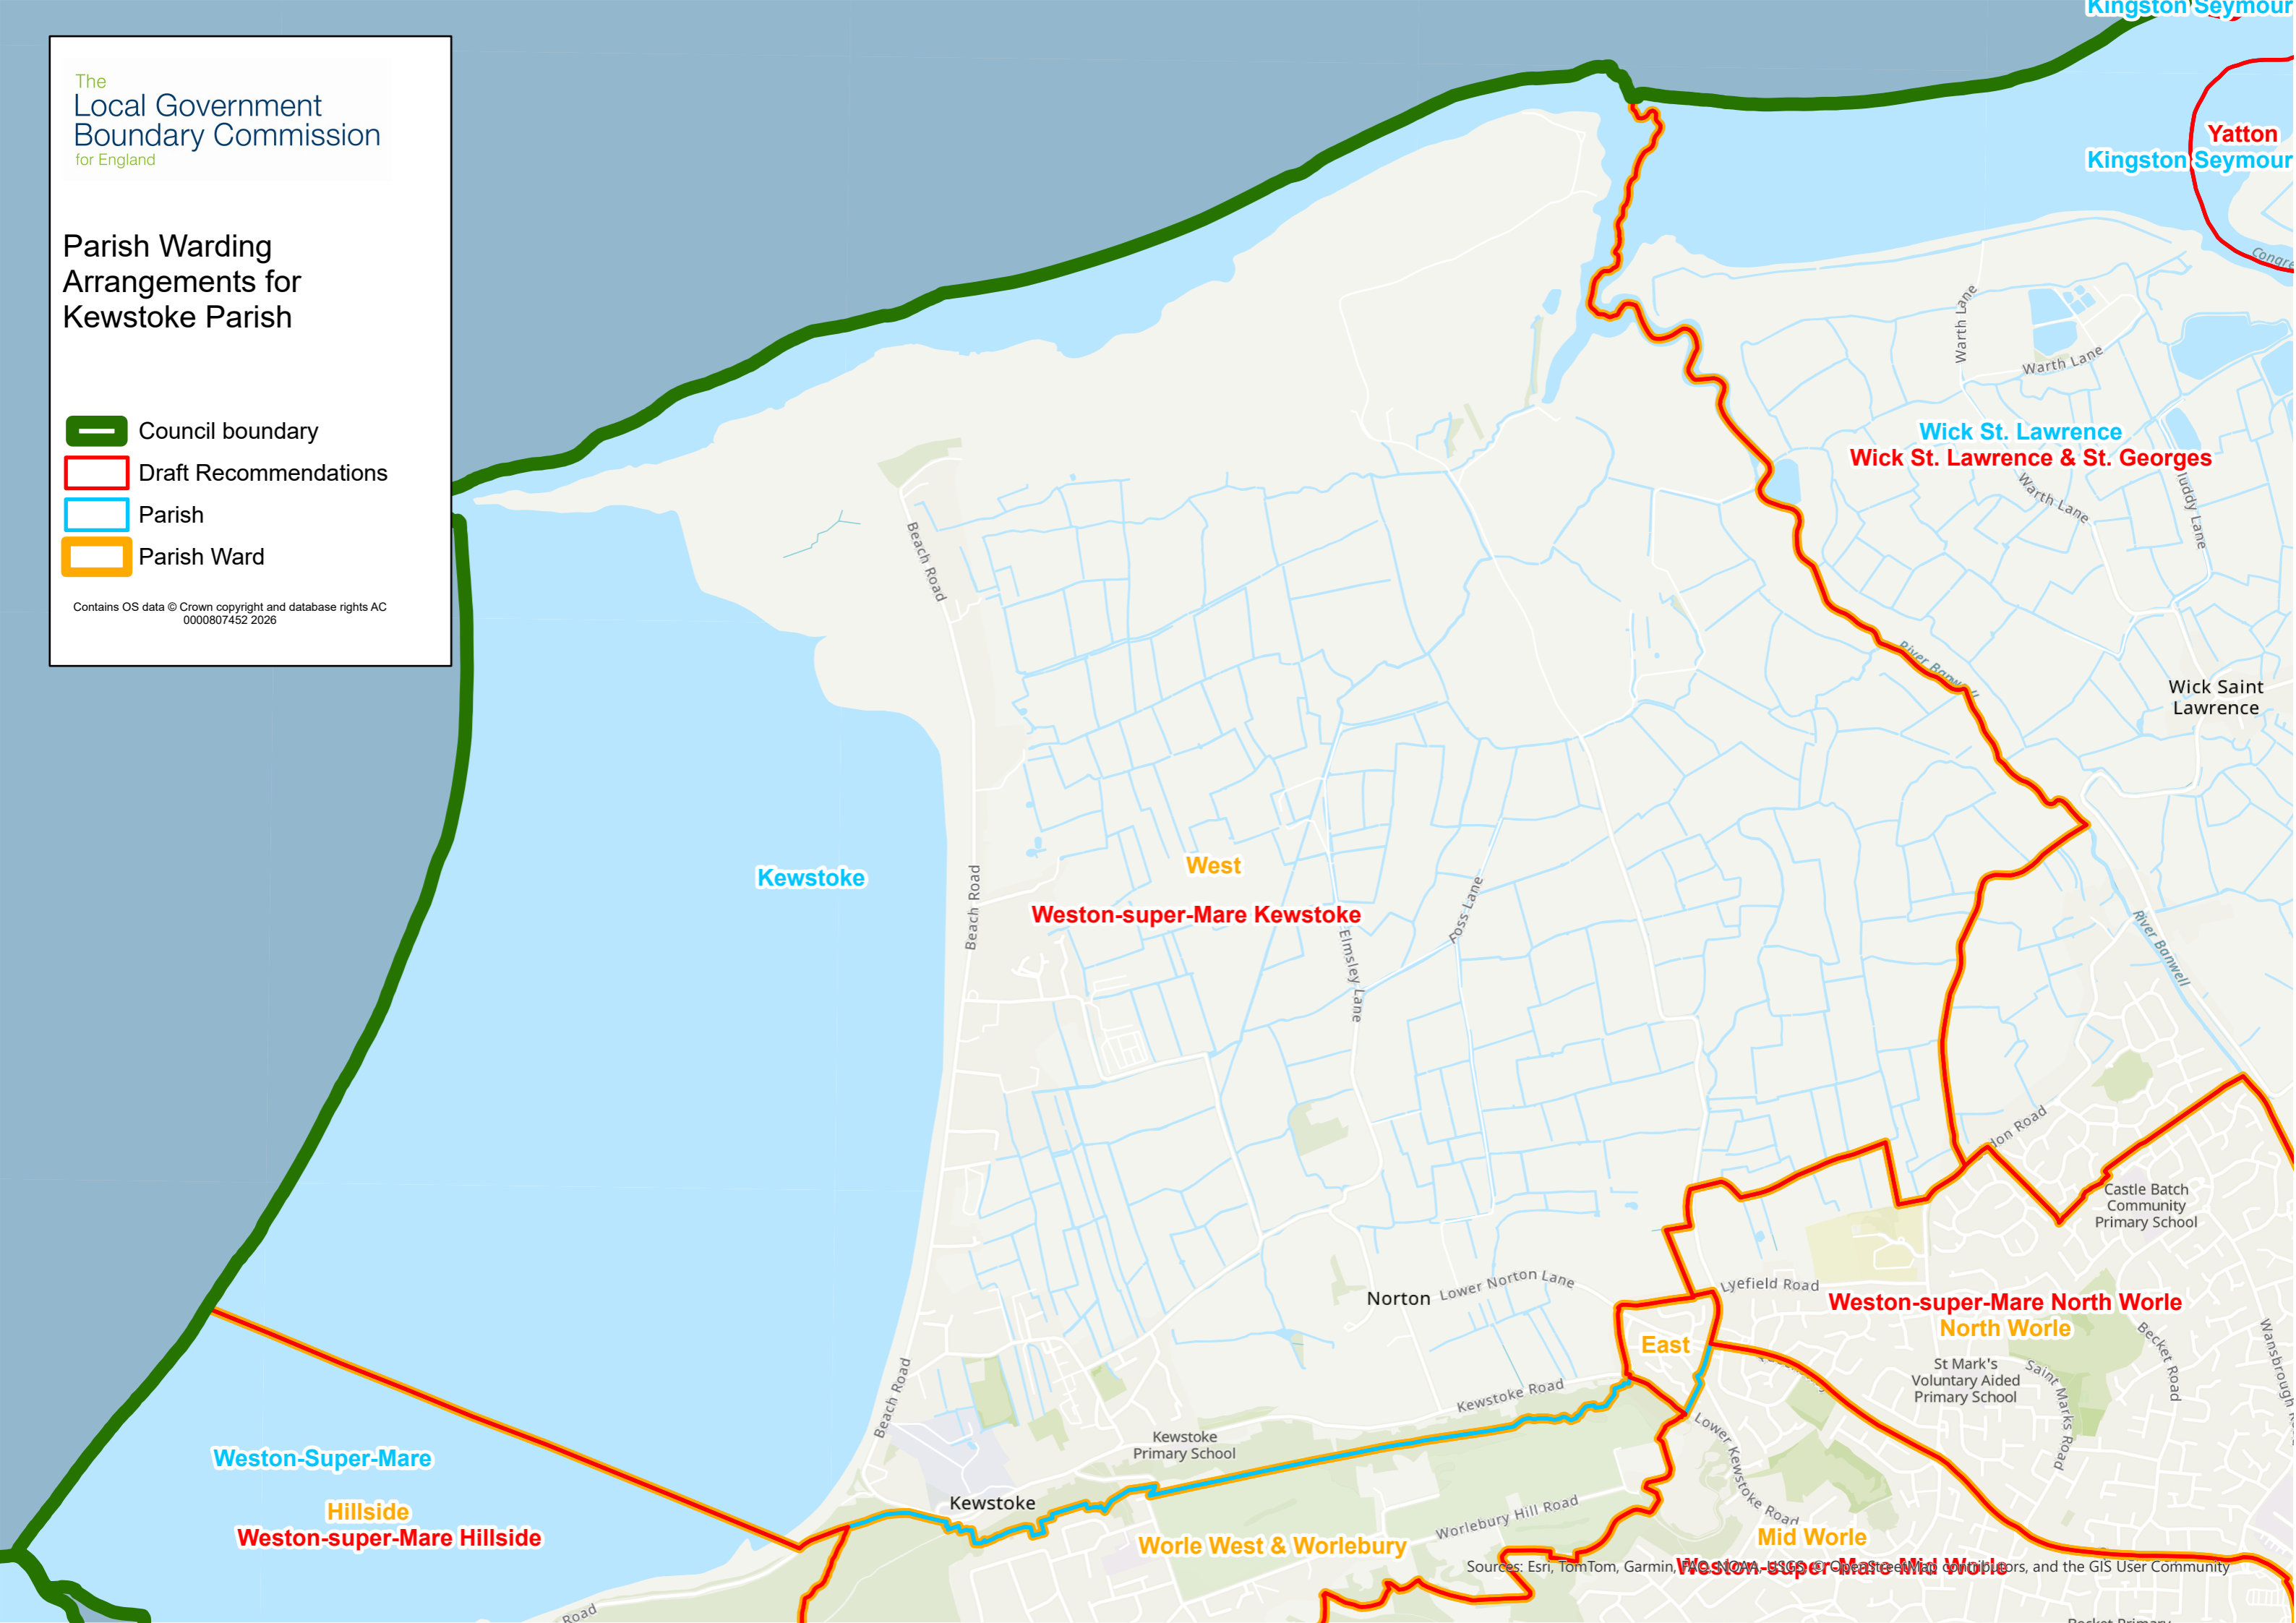

Parish Warding Arrangements for Kewstoke Parish

-  Council boundary
-  Draft Recommendations
-  Parish
-  Parish Ward

Contains OS data © Crown copyright and database rights AC 0000807452 2026

Weston-Super-Mare

Hillside

Weston-super-Mare Hillside

Kewstoke

Worle West & Worlebury

East

Mid Worle

Weston-super-Mare Mid Worle

Weston-super-Mare Kewstoke

West

Weston-super-Mare North Worle
North Worle

St Mark's
Voluntary Aided
Primary School

Castle Batch
Community
Primary School

Wick St. Lawrence
Wick St. Lawrence & St. Georges

Wick Saint
Lawrence

Kingston Seymour